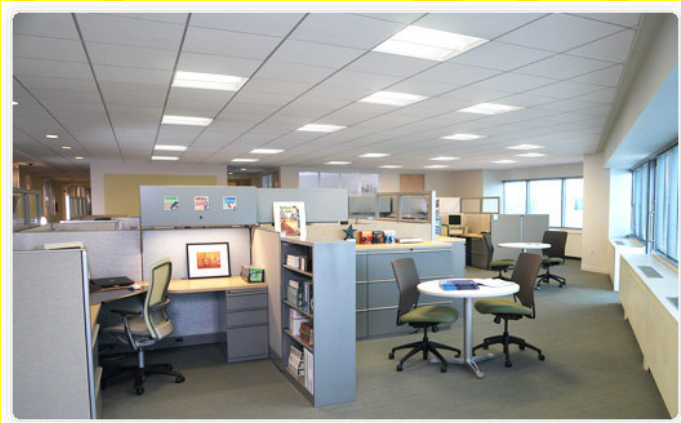

New From Ledalite Vectra

Vectra™ combines distinctive styling with the perfect blend of brightness, control and energy efficiency. Using Ledalite's revolutionary MesoOptics® technology to purify and control light, Vectra brings the best of nature's luminous aesthetics to indoor environments. Pure, comfortable brightness is evenly distributed throughout the space with exceptional glare control and unprecedented energy efficiency - making happier people and healthier environments. MesoOptics® technology enables superior visual comfort by delivering uniform brightness with exceptional lighting control.

Featuring highly unique luminous aesthetics, Vectra™ blends in well with many architectural ceiling types and can be arranged in traditional grid patterns or continuous rows. Suitable for a wide-range of applications, Vectra™ is available in 2x2, 2x4 and 1x4 housing sizes and a range of lamping options including TT5, T5, T5HO and T8.