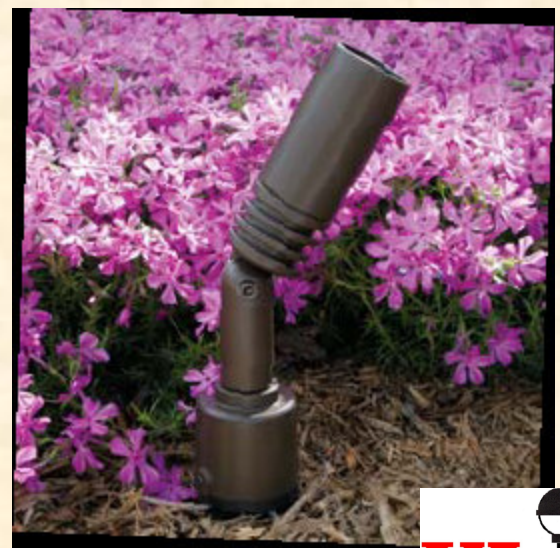

For more information go to <http://www.lsi-industries.com> or contact our Sales Dept at info@kli-hi.com