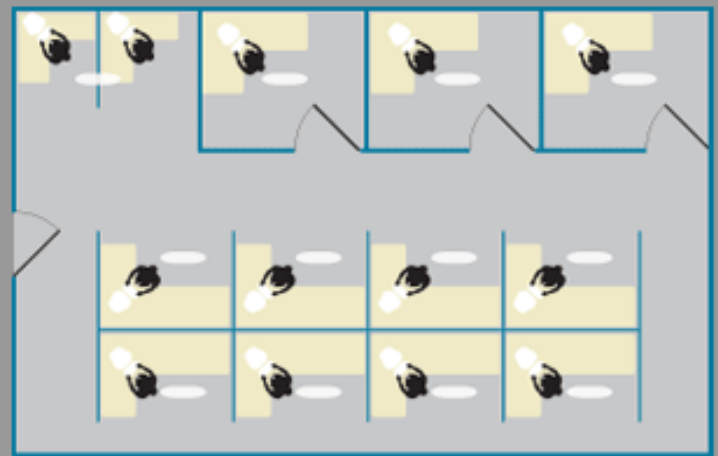

12 fixtures with Ergolight Controls

Traditional office lighting systems are configured to supply the same amount of light throughout the floor area regardless of where visual tasks are being performed. This typical office layout with private offices and open workstations would have 26 troffer-style fixtures.

The Ergolight workstation-specific approach involves the optimal placement of fixtures over the work area to deliver light where it's needed, while still achieving appropriate light levels for non-task areas through indirect ambient light. In a typical installation, 35 – 55% fewer Ergolight fixtures are required to meet recommended illumination levels.