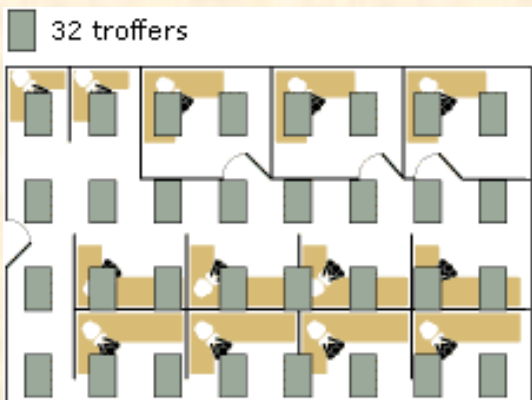

Intelligent Lighting. Energy Management.

Ergolight is the result of years of research by Ledalite Architectural Products Inc. into the lighting needs of office workers and the energy management requirements of building owners and managers. It brings together Ledalite's extensive experience in ergonomic lighting systems with the latest in software and electronic control technology.

Ergolight's advanced direct/indirect optical system virtually eliminates computer screen glare and desktop shadows, creating a visually healthy environment. Productivity can be enhanced while workers experience fewer problems with eyestrain and headaches. For the first time, Ergolight gives office workers the power to select their preferred workspace light level, right from their personal computer! At the same time, built-in occupancy and daylight sensors automatically dim or turn off lights that are not needed.

Ergolight also gives building and energy managers the unprecedented ability to monitor and manage lighting energy usage throughout the facility. Powerful Ergolight Manager software lets you schedule changes in light levels or control settings on an area-by-area or system-wide basis. It also provides full energy management reports so that you can track your energy savings and accurately predict where costly power spikes may occur.

For more information [click here](#) or contact our [Sales Dept](#)

This typical office layout, with 3 private offices and 10 open office workspaces, would have 32 troffer style fixtures in a normal installation.