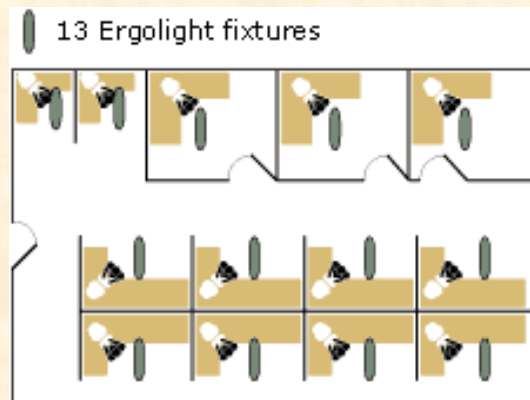

With the Ergolight system, 1 fixture is installed over each workspace, utilizing less than half the fixtures of the troffer installation.

American Electric Lighting (AEL) introduces ASA

The Architectural Site and Area (ASA) light incorporates clean lines and a low profile design that will complement most any area lighting installations. The ASA is offered with four full cutoff distributions: R2 (Area), R3 (Area), R4 (Forward Throw, Sharp Cutoff), and R5 (Symmetric) making it a perfect choice for projects such as general parking areas, car lots, or street lighting applications.